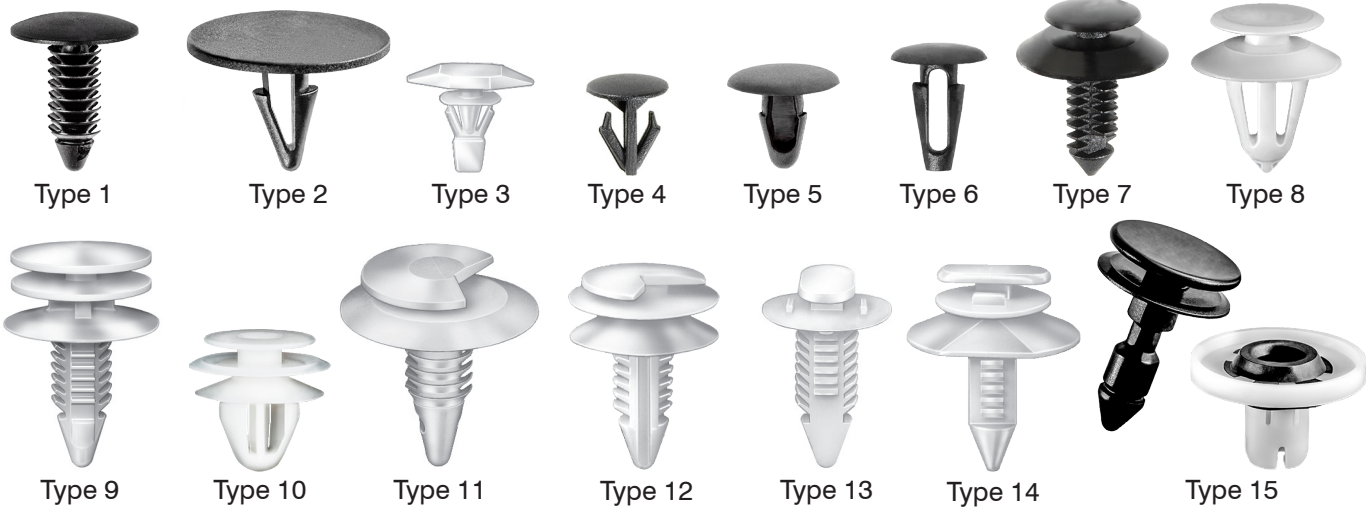

RETAINER SPECIFICATION CHART

Recommended Hole Size: .030" - .060" smaller than stem diameter

Auveco Part No.	Type	Color	Bottom Head Diameter	Top Head Diameter	Stem Diameter	Stem Length	Page No.
21686	10	Green	18mm	13mm x 16mm	9mm	9mm	459
21690	8	White	16mm	12mm	8mm x 8mm	14mm	453
21691	1	Black	24mm		6mm x 6mm	13mm	428
21692	6	Black	4.5mm x 11mm		6.5mm	9mm	443
21693	1	Black	16mm		4.7mm x 4.7mm	12mm	419
21694	3	Black	8mm	5mm x 14mm	6.3mm	5mm	438
21695	6	Black	4.5mm x 11mm		6.5mm	9mm	443
21696	7	Pale Yellow	16mm	12mm	4mm	6.5mm	449
21701	10	Black	18mm	13mm	10mm	11mm	459
21704	3	Green	9.5mm	5mm x 15mm	7mm	11mm	440
21705	3	Yellow	7.5mm	5mm x 15mm	6.5mm	7mm	440
21706	8	Black	20mm			14mm	486
21707	3	White	6.5mm		7mm	8.5mm	440
21708	Misc.	Black	22.5mm		9mm	12mm	473
21755	1	Black	15mm		6.5mm	14mm	419
21756	1	Clear	11/16"		5/16"	13/16"	425
21757	5	Black	18mm		9mm	15mm	445
21758	4	Black	14mm		7mm x 9mm	18mm	447
21770	1	Black	14mm		6mm	17mm	417
21773	3	Black	8mm	5mm x 11mm	6mm	7mm	440
21776	5	Black	25mm		9.5mm	16mm	435
21777	Misc.	Black	18mm	18mm	5mm x 8mm	18mm	455
21783	Misc.	Black	16mm	16mm	10mm	9mm	450
21785	Misc.	Yellow & Black	17mm	16mm		9mm	458
21786	Misc.	Black & White	17mm	13mm	8mm	9mm	458
21787	8	White	18mm	12mm	9.5mm	16mm	454
21788	10	White	18mm	14mm	9.5mm	14mm	466
21789	1	Black	23mm		11mm	16mm	430
21794	Misc.	White	18mm	15mm		12mm	456
21795	Misc.	White	18mm	13mm			454
21800	1	Black	13mm		7mm	15mm	418
21801	1	White	13mm		7mm	17mm	418
21802	1	Black	15mm		8mm	17mm	418
21803	1	Black	20mm		8mm	23mm	418
21804	1	Gray	20mm		8mm	23mm	418
21805	1	Black	35mm		10mm x 10.5mm	22mm	429
21806	1	Black	35mm		10.5mm	22mm	429
21808	1	White	10mm		8mm	15mm	416
21809	1	Black	21mm		7.5mm	23mm	428
21814	10	White	18mm	13mm	12mm	11mm	461
21819	8	Yellow	17.5mm	13mm	10mm	16mm	454
21822	10	White	18mm	13mm	8.5mm x 9mm	14mm	464
21851	Misc.	White	18.5mm			21mm	474
21853	8	Yellow	17.5mm	13mm	10.5mm	15mm	454
21854	1	Black	20mm		7mm	33mm	474
21855	1	Black	10.7mm		5.8mm	14mm	417
21868	1	Black	20mm		8mm	17mm	427