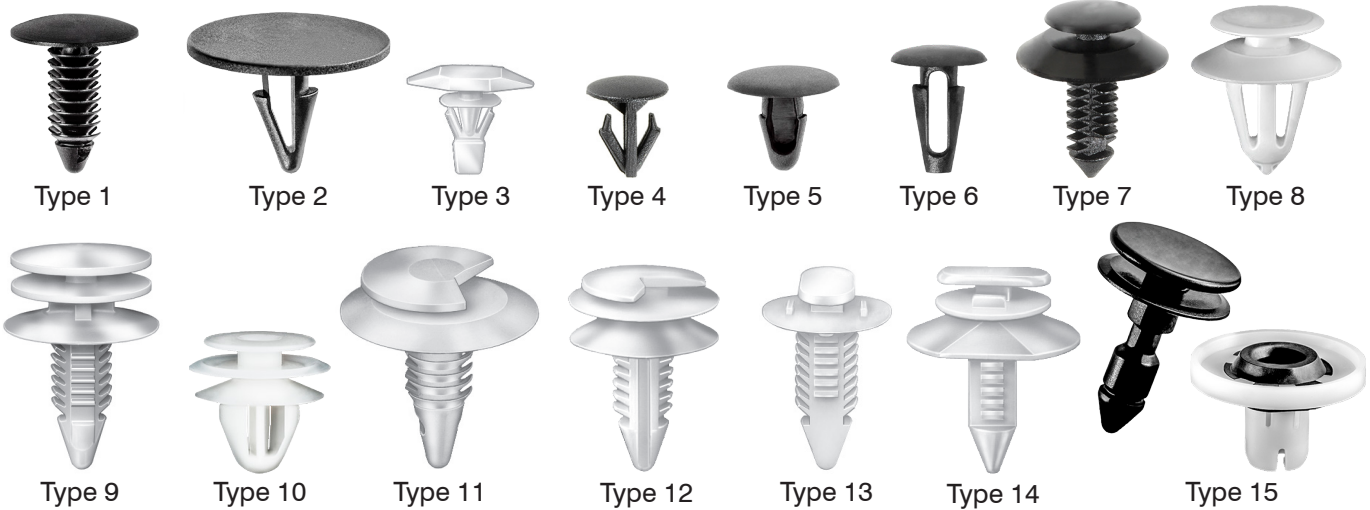

RETAINER SPECIFICATION CHART

Recommended Hole Size: .030" - .060" smaller than stem diameter

Auveco Part No.	Type	Color	Bottom Head Diameter	Top Head Diameter	Stem Diameter	Stem Length	Page No.
17381	1	Gray	32mm		8mm	20mm	433
17452	5	Black	13mm		5mm	15mm	443
17453	1	Gray	15mm		6.5mm	14mm	419
17599	Misc.	Black	3/4"		9/32" x 11/32"	11/16"	474
17612	1	Black	5/8"		3/8"	3/4"	426
17634	1	Black	12mm		6mm	16mm	417
17649	13	White	1/2" x 5/8"	9/32" x 1/2"	5/16"	7/8"	472
17664	1	Black	11/16"		5/16"	1-1/16"	425
17669	10	Yellow	23/32"	1/2"	5/16"	9/16"	467
17685	10	Yellow	18mm	13mm	8mm	25mm	469
17975	2	Black	1-3/16"		5/16"	1/2"	434
17990	6	Black	14mm x 15mm		7mm	19mm	444
17991	3	Black	8mm x 17mm		8mm	14mm	441
18033	3	White	1/4" x 21/32"		1/4"	15/32"	440
18114	4	Black	10mm		7.5mm	10mm	446
18157	6	Gray	13mm		5mm	16mm	444
18166	Misc.	Black	10mm		4mm	10mm	441
18174	1	Black	3/4"		5/16"	13/16"	423
18175	7	Natural	15/16"	1/2"	5/16"	15/16"	456
18248	2	Black	7/16"		11/64"	3/8"	442
18271	5	Black	14mm		6mm	15mm	444
18277	1	Gray	1"		5/16"	1-1/2"	432
18294	10	White	18mm	13mm	10.5mm	14mm	467
18297	6	Black	13mm		7.5mm	11mm	443
18298	1	Black	1/2"		5/16"	11/16"	417
18301	1	Black	3/4"		11/32"	1-3/16"	423
18302	1	Black	7/16"		7/32"	15/32"	416
18330	3	White	3/16" x 37/64"		11/64"	9/16"	441
18371	1	Gray	3/4"		5/16"	1-1/4"	424
18379	1	Black	23/32"		5/16"	7/8"	423
18389	1	Black	1/2"		9/32"	7/16"	416
18391	7	Natural	3/4"	1/2"	5/16"	1-5/32"	456
18458	4	Black	14mm		6mm	10mm	446
18508	3	Black	3/16" x 19/32"		15/32"	5/16"	441
18509	3	Natural	9/32" x 35/64"		9/32"	1/2"	437
18510	3	Natural	3/16" x 1/2"		13/64"	13/32"	436
18679	1	Gray	1"		7/16"	13/16"	430
18680	1	Black	1-1/32"		9/32"	1-3/32"	430
18682	1	Black	1/2"		1/4"	3/4"	419
18683	1	Black	23/64"		3/16"	7/16"	415
18684	1	Black	3/8"		5/32"	3/8"	415
18685	1	Black	31/32"		9/32"	3/4"	427
18688	1	Gray	1-1/32"		9/32"	1-3/32"	431
18692	3	Natural	5mm x 15mm		5mm Hole	10mm	439
18746	Misc.	Black	30mm		15mm x 18mm	10mm	435
18770	1	Black	3/8"		7/32"	5/8"	416
18771	1	Black	1"		19/64"	1-1/16"	430