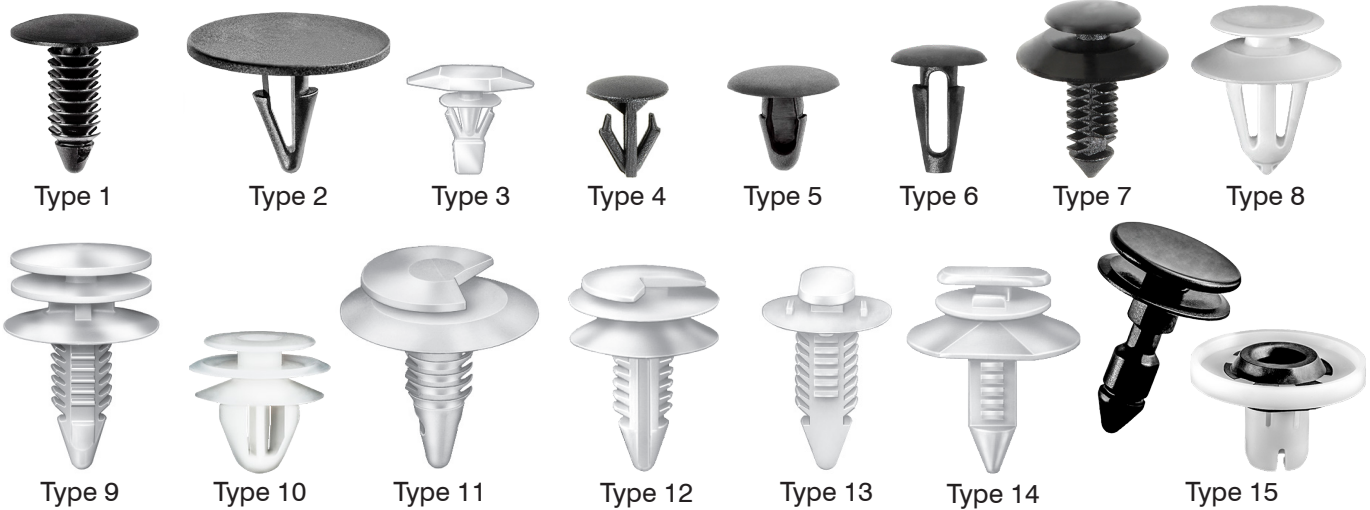

RETAINER SPECIFICATION CHART

Recommended Hole Size: .030" - .060" smaller than stem diameter

Auveco Part No.	Type	Color	Bottom Head Diameter	Top Head Diameter	Stem Diameter	Stem Length	Page No.
21984	1	Black	10mm		6mm	9mm	415
21991	8	Black	14mm	14mm	10mm	10mm	449
21995	8	White	19mm	17mm	12mm	10mm	454
21996	8	Yellow/White	19mm	17mm	12mm	10mm	454
21997	7	Black/White	28mm	19mm	10mm	12mm	473
21998	9	Yellow/White	17mm	13mm		9mm	461
22001	6	Black	9mm x 13mm		7.5mm	10mm	444
22003	10	White	18mm	13mm	11mm	13mm	462
22004	10	White	18mm	13mm	9mm	15mm	464
22005	10	White	18mm	15mm	10.7mm	12mm	462
22006	10	White	18.5mm	13mm	10.3mm	15mm	467
22008	10	Black	16mm	14mm	10.3mm	10mm	458
22009	10	White	15mm	13mm	9.6mm	13mm	464
22012	10	Blue	18mm	15mm	10.5mm	39mm	469
22031	10	Gray	18mm	16.5mm	10mm	15mm	468
22034	9	White	20mm	19mm	9mm	19mm	469
22046	4	Black	9.3mm x 14.5mm		7mm	16mm	447
22048	10	White	18mm	13mm	9mm x 9.5mm	11mm	459
22053	1	Black	25mm		11mm	45mm	431
22054	6	Black	20mm		7mm	16mm	445
22056	8	White	18mm	13mm	8.5mm x 8.5mm	13mm	452
22057	8	Black	18mm	13mm	9mm	12mm	450
22060	3	Black	6.5mm x 16mm		3.5mm x 5.5mm	8mm	439
22063	Misc.	White	12mm	13mm		14mm	452
22071	Misc.	Black	20mm			15mm	448
22073	Misc.	Black	32mm			12mm	448
22075	1	Black	20mm		8.7mm	16mm	422
22082	6	Black	26mm			14mm	445
22086	Misc.	Black	22mm	30mm		14mm	474
22090	10	Brown	20mm	11.6mm x 15mm		16mm	469
22091	1	Black	20mm		7mm	24mm	473
22092	8	Black	18.5mm	30mm		14mm	474
22093	7	Black	12.3mm	12.3mm	5.5mm	17mm	454
22103	4	Black	20mm		9mm	9mm	435
22107	Misc.	Black	6mm x 15mm		5.6mm x 7mm	12mm	436
22132	Misc.	Gray	22mm	20mm		11mm	454
22133	Misc.	Red	16mm	10mm		7.8mm	451
22149	10	Blue	18mm	14mm	10mm	16mm	468
22152	10	White	18mm	12.5mm	11.5mm	10mm	459
22153	8	White	15mm	8mm x 10mm	12mm	8mm	449
22156	10	White	17mm	13mm		13mm	462
22157	10	Yellow	18mm	13mm	12mm	11mm	464
22162	3	Orange	5mm x 15mm		8mm	8mm	438
22168	Misc.	Black	18mm x 21.5mm			9mm	435
22179	Misc.	Black	18mm	13mm	10.8mm	14.5mm	451
22180	1	Black	23mm		7.6mm	30mm	424
22206	9	White	15mm	13mm	9.6mm x 9.6mm	14mm	467