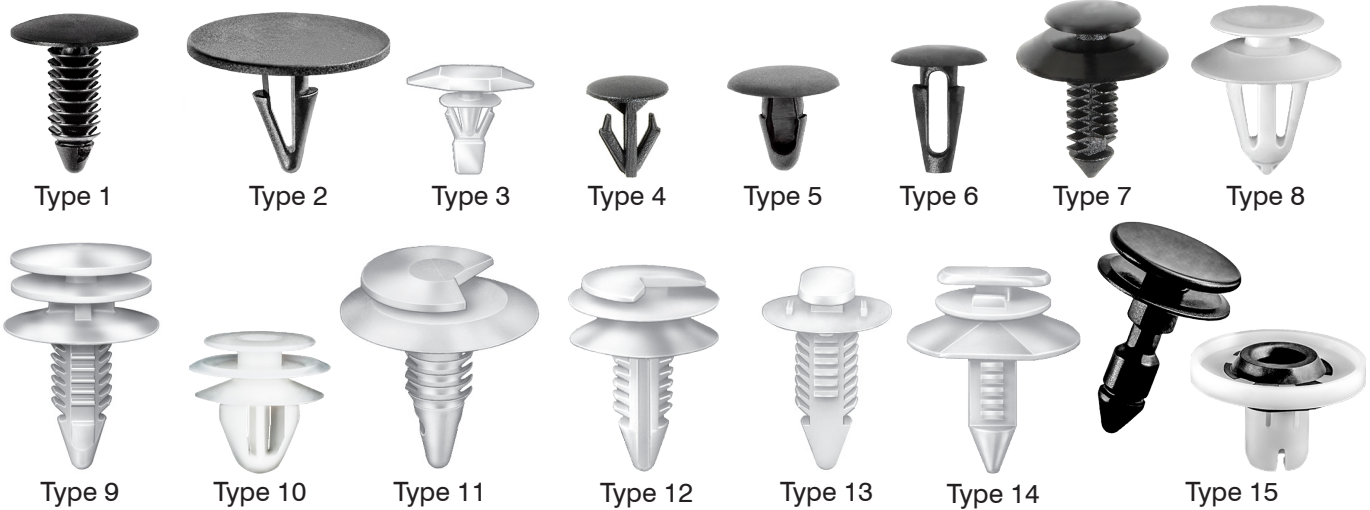

RETAINER SPECIFICATION CHART

Recommended Hole Size: .030" - .060" smaller than stem diameter

Auveco Part No.	Type	Color	Bottom Head Diameter	Top Head Diameter	Stem Diameter	Stem Length	Page No.
13470	7	White	3/4"	1/2"	5/16"	5/8"	455
13475	11	White	19mm	15mm	9mm	18mm	471
13757	Misc.	Black	2" Square		1/4"	9/16"	435
13945	11	White	19mm	15mm	9mm	18mm	471
13946	14	Yellow	3/4" x 7/8"	9/32" x 19/32"	5/16"	3/4"	472
13992	12	White	23/32"	23/32"	5/16"	5/8"	472
14006	1	Black	3/8"		9/32"	1/2"	417
14017	1	Black	1/2"		9/32"	5/8"	418
14021	1	Black	7/16"		7/32"	1/2"	416
14032	1	Black	3/4"		5/16"	1-1/4"	424
14035	1	Natural	19/32"		5/16"	2"	424
14036	1	Black	3/4"		5/16"	1-3/8"	424
14144	10	Black	18mm	13mm	9.5mm	14mm	465
14163	2	Black	1-3/4"		3/8"	3/4"	434
14269	10	White	18mm	13mm	9.5mm	14mm	464
14270	10	Blue/Natural	18mm	13mm	9.5mm	14mm	465
14282	6	Black	13mm		7.5mm	15mm	443
14289	1	Black	13mm		5mm	16mm	418
14291	5	Black	11mm		5.5mm	13mm	442
14299	3	White	7mm x 16mm		6.5mm	5mm	436
14319	4	Black	20mm		18mm	20mm	448
14323	4	Black	18mm		10mm	15mm	447
14328	3	White	7mm x 16mm		6mm	10mm	436
14347	4	Black	18mm		9mm	12mm	447
14348	6	Black	16mm		6.5mm	15mm	444
14349	5	Black	11mm		7mm	15mm	442
14352	6	Black	13mm		6mm	13mm	443
14353	4	Black	14mm		10mm	16mm	447
14355	6	Black	11mm		6mm	13mm	442
14356	4	Black	20mm		11mm	16mm	448
14363	11	White	17mm	15mm	10mm	14mm	470
14367	1	Black	12mm		5mm	12mm	415
14380	4	Black	18mm		12mm	18mm	448
14524	12	White	3/4"	21/32"	5/16"	3/4"	472
14709	1	Black	20mm		5.5mm	9mm	420
14720	4	Black	18mm		12.5mm	15mm	448
14723	4	Black	14mm		9mm	11mm	447
14728	10	Natural/Yellow	16mm	12.5mm	8.5mm	11mm	464
14736	5	Black	14mm		6mm	10mm	444
14737	6	Black	13mm		7mm	15mm	443
14738	6	Black	30mm		8mm	17mm	446
14757	1	Black	1/2"		1/4"	15/16"	422
14758	13	White	7/8" x 7/8"	3/8" x 7/8"	5/16"	19/32"	473
14857	1	Black	1/2"		9/32"	5/8"	418
14921	1	Black	10mm		6mm	12mm	416
14985	3	White	3/16" x 9/16"		1/8" x 3/8"	5/16"	436
15040	1	Black	3/4"		7/32"	11/16"	423
15050	1	Black	15mm		5.5mm	19mm	420