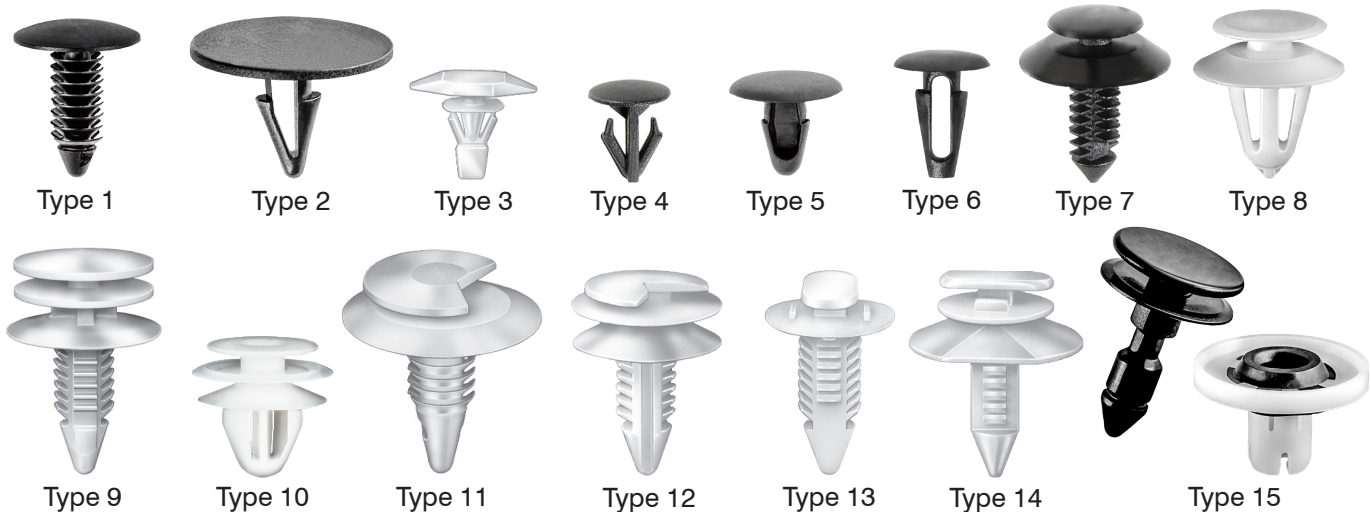

Sec. 19

RETAINER SPECIFICATION CHART

Recommended Hole Size: .030" - .060" smaller than stem diameter

Auveco Part No.	Type	Color	Bottom Head Diameter	Top Head Diameter	Stem Diameter	Stem Length	Page No.
15367	1	Black	19/32"		7/32"	3/4"	420
15414	1	Black	11/16"		5/16"	13/16"	425
15456	1	Black	1-21/32"		5/16"	3/4"	433
15457	1	Black	1-3/8"		5/16"	15/16"	433
15461	11	White	3/4"	5/8"	5/16"	1"	471
15478	1	Black	22mm		11mm	28mm	430
15479	1	Black	26mm		8mm	38mm	431
15480	1	Black	25mm		8mm	20mm	429
15481	1	Black	25mm		7.5mm	20mm	428
15523	1	Black	1"		1/4" x 5/16"	1-1/8"	428
15543	1	Black	7/8"		5/16"	1-3/32"	426
15664	1	White	11/16"		5/16"	5/8"	425
15668	1	Black	1-3/4"		9/32"	1"	434
15669	11	White	15/16"	29/32"	5/16"	1-1/4"	471
15670	14	White	1/2"	1/4" x 29/64"	5/16"	3/4"	472
15707	10	Gray	17.5mm	13mm	10mm	14mm	465
15709	7	Natural	17.5mm	13mm	9.5mm	13mm	464
15970	14	White	9/16" x 11/16"	9/32" x 1/2"	5/16"	3/4"	472
15998	1	Black	30mm		6.5mm	9mm	432
16017	11	White	3/4"	5/8"	5/16"	1"	471
16132	1	Black	19mm		9mm	20mm	426
16259	1	Black	11/16"		5/16"	5/8"	425
16260	12	White	3/4"	11/16"	5/16"	1/2"	471
16261	12	White	7/8"	29/32"	5/16"	3/4"	472
16262	1	Black	7/8"		7/16"	13/16"	430
16263	1	Black	1"		7/16"	13/16"	430
16695	9	White	20mm	18mm	8mm	23mm	458
16775	1	Black	20mm		4.5mm	15mm	426
16776	1	Black	18mm		7.5mm	20mm	422
16777	4	Black	15mm		12mm	15mm	447
16778	11	Natural	18.5mm	14mm	11.5mm	14mm	470
16779	4	Black	18mm		11mm	15mm	448
16781	6	Black	15mm		8.5mm	20mm	444
16818	1	Black	3/4"		11/32"	7/8"	423
16863	1	Black	1-3/4"		5/16"	29/32"	434
16938	9	Black	8mm	14mm	8mm	15mm	457
17004	2	Black	1-5/16"		3/8"	3/4"	435
17072	Misc.	Black	1-1/2"		1-1/4"	5/16"	436
17075	9	White	3/4"	33/64"	5/16"	13/16"	457
17076	1	Black	18mm		7mm	23mm	427
17092	14	Yellow	13/16" x 29/32"	5/8"	5/16"	3/4"	472
17102	7	White	3/4"	1/2"	5/16"	1"	455
17124	7	Black	3/4"	1/2"	11/32"	3/4"	455
17205	4	Black	14mm		8mm	15mm	447
17215	1	Black	40mm		8mm	13mm	434
17218	7	Natural	20mm	13mm	8mm	18mm	455
17237	Misc.	Black	29.5mm		7mm	9mm	435
17339	3	Black	5mm x 15mm		4mm	12mm	440