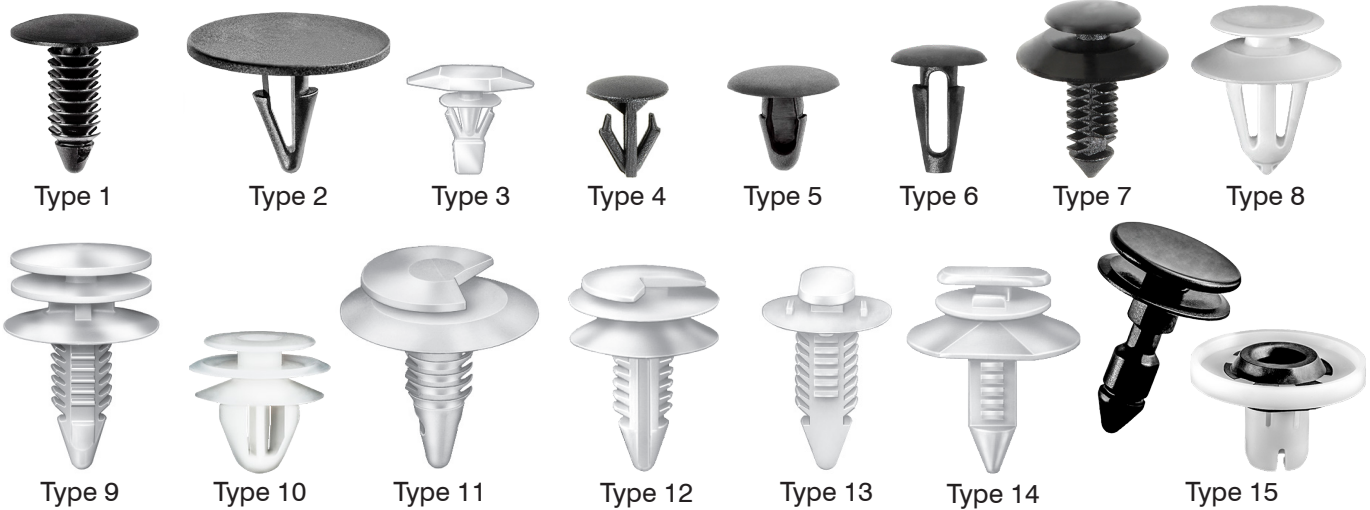

RETAINER SPECIFICATION CHART

Recommended Hole Size: .030" - .060" smaller than stem diameter

Auveco Part No.	Type	Color	Bottom Head Diameter	Top Head Diameter	Stem Diameter	Stem Length	Page No.
19320	8	White	16mm	12mm	9mm	11mm	449
19323	6	Black	26mm		10mm	8mm	445
19325	3	Brown	5mm x 13mm		7mm	6mm	438
19331	6	Black	14mm		7mm	11mm	444
19334	8	Natural	16mm	12mm	9mm	15mm	453
19338	1	Black	1-1/4"		5/16"	11/16"	433
19352	1	Gray	3/4"		5/16"	1-7/16"	425
19354	1	Tan	3/4"		5/16"	1-7/16"	425
19356	9	White	20mm	18mm	8mm	20mm	457
19368	3	Natural	5mm x 15mm		5mm Hole	9mm	438
19371	1	Blue	19/32"		9/32"	27/32"	426
19373	1	Light Gray	19/32"		9/32"	27/32"	426
19374	1	Tan	19/32"		9/32"	27/32"	426
19385	6	Gray	26mm		10mm	8mm	445
19386	10	Natural	20mm	15mm	9mm	15mm	466
19418	1	Black	13/32" x 1"		9/32"	9/16"	437
19425	3	Natural	9/32" x 1/2"		7/32"	21/32"	437
19428	Misc.	White	20mm	18mm	8mm	19mm	469
19449	1	Black	13/64" x 7/8"		7/32"	5/8"	437
19464	7	Natural	16mm	13mm	7mm	13mm	452
19466	10	White	17mm	13mm	9.5mm	12mm	460
19467	6	Black	13mm		6mm	10mm	443
19468	1	Black	28mm		6mm	10mm	432
19470	1	Black	16mm		4mm	21mm	422
19481	3	Blue	5mm x 15mm		6mm Hole	8mm	438
19483	3	Black	8mm x 18mm		7mm	15mm	441
19501	1	Tan	1-1/32"		9/32"	1-1/32"	431
19506	1	Black	16mm		5mm	16mm	420
19524	Misc.	Green	15mm		8mm	13mm	474
19527	10	Yellow	20mm	18mm	8mm	13mm	457
19541	1	Black	1"		9/32"	5/8"	428
19628	10	White	18mm	15mm	8.5mm	14mm	467
19643	1	Black	16mm		6mm	16mm	421
19655	2	Black	1-3/16"		3/8"	3/4"	434
19667	1	Black	3/4"		7/32"	11/16"	421
19673	1	Black	10mm x 15mm		5mm	10mm	417
19678	3	White	5mm x 15mm		6mm	10mm	437
19682	4	Black	11mm		7mm	8mm	446
19683	3	Black	6mm x 16mm		7mm	14mm	441
19684	3	Blue	7mm x 16mm		6mm Hole	12mm	440
19686	1	Black	12mm		5mm Sq.	6mm	415
19719	8	White	18mm	13mm	10mm	11mm	450
19720	3	Black/White	8mm x 17mm		7mm Hole	16mm	441
19724	3	White	6mm x 16mm			15mm	441
19728	3	Black	8mm x 17mm		7mm Hole	14mm	441
19729	4	Black	25mm		9mm	10mm	445
19731	10	White	17mm	13mm	9.5mm	13mm	461
19744	1	Black	16mm		6mm	27mm	422