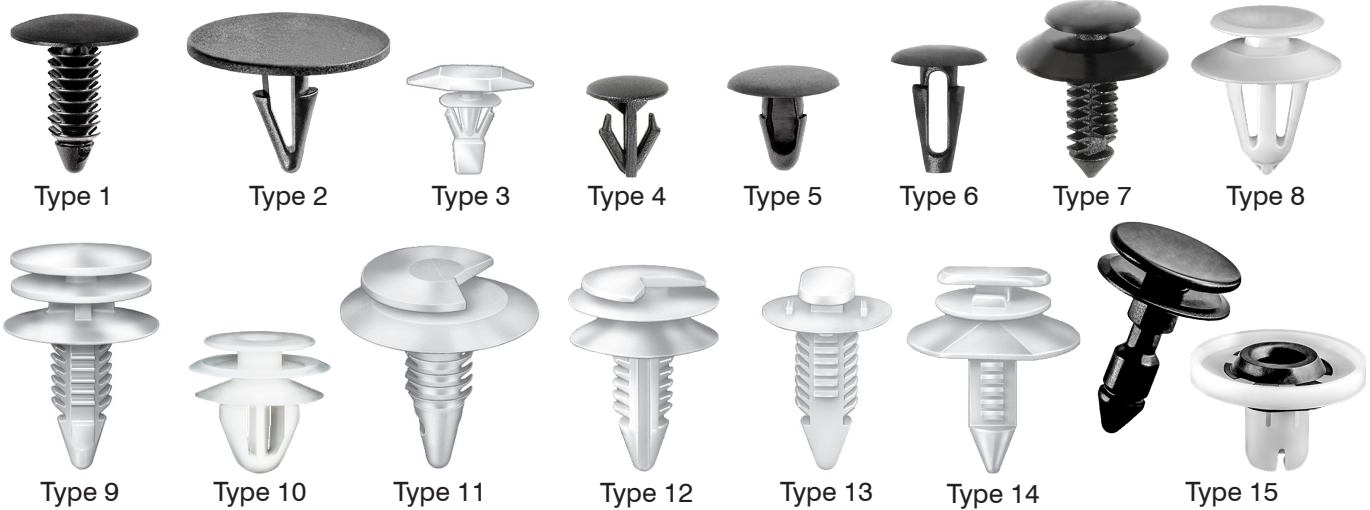

RETAINER SPECIFICATION CHART

Sec. 19

Recommended Hole Size: .030" - .060" smaller than stem diameter

Auveco Part No.	Type	Color	Bottom Head Diameter	Top Head Diameter	Stem Diameter	Stem Length	Page No.
20345	1	Gray	1"		1/4" x 5/16"	1-1/8"	431
20360	1	Black	15/16"		3/8"	3/4"	427
20362	1	Black	25mm		13mm	15mm	430
20366	1	Black	22mm		7.5mm	35mm	424
20381	6	Black	16mm		7mm	16mm	444
20399	1	Black	3/4"		7/32"	15/32"	421
20411	10	Black	14.5mm	13mm	9.5mm	12mm	461
20427	10	Gray/White	20mm	15mm	9mm	18mm	469
20428	10	Green/White	20mm	15mm	9mm	18mm	468
20437	10	White	18mm	13mm	8.5mm x 8.5mm	15mm	463
20443	3	Black	5mm x 15mm		7mm	10mm	439
20444	10	White	19mm	20mm	11mm	17mm	468
20473	8	White	18mm	13mm	11mm	14mm	452
20515	10	Yellow/White	20mm	15mm	9mm	14mm	466
20528	1	Black	9mm		6mm	14mm	416
20531	1	Black	21mm		7.5mm	25mm	423
20541	1	Tan	35mm		7.5mm	20mm	433
20543	4	Black	26mm		12mm	14mm	448
20558	10	White	15mm	13mm	8.5mm x 9.5mm	11mm	459
20559	10	Blue	18mm	13mm	9mm x 9mm	11mm	459
20563	10	White	22mm	16mm	9mm	15mm	469
20571	8	White	18mm	13mm	9mm	9mm	449
20575	10	Yellow/White	18mm	13mm	10mm	13mm	463
20576	8	Yellow	14mm x 18mm	10mm x 13mm	8.5mm x 8.5mm	9mm	449
20609	1	Black	30mm		15mm x 20mm	14mm	435
20610	10	White	16mm	13mm	9mm	15mm	466
20611	8	Blue	16mm	12mm	3mm	7mm	449
20615	1	Black	35mm		8mm	20mm	433
20616	10	White	18.5mm	19.5mm	11mm	17mm	468
20624	1	Black	18mm		7.5mm	33mm	423
20625	1	Tan	25mm		8mm	29mm	431
20633	10	Turquoise	18mm	13mm	8.5mm x 9mm	14mm	464
20634	7	White	16mm	13mm	7mm	26mm	456
20642	8	Gray	16mm	13mm	9mm	13mm	449
20668	10	White	18mm	13mm	9mm	14mm	463
20669	10	Black	18mm	13mm	9mm	15mm	465
20670	10	Gray	18mm	13mm	8.5mm	12mm	459
20671	5	Black	20mm		9.5mm	15mm	445
20672	7	White	16mm	13mm	4mm	13mm	452
20735	11	Black	18mm	11.5mm	9mm	14mm	470
20760	3	Natural	5mm x 15mm		8mm	7mm	438
20761	1	Black	18mm		8.5mm	32mm	424
20765	10	Yellow	18mm	15mm	10mm	15mm	468
20770	4	Yellow	10mm		9mm	14.5mm	446
20814	9	White	25/32"	11/16"	5/16"	13/16"	458
20829	7	Black	18mm	14mm	8mm	15mm	454
20831	3	Blue	5mm x 14mm		6.5mm	10mm	439
20866	Misc.	White	1/2"		11/32"	7/16" & 7/8"	474