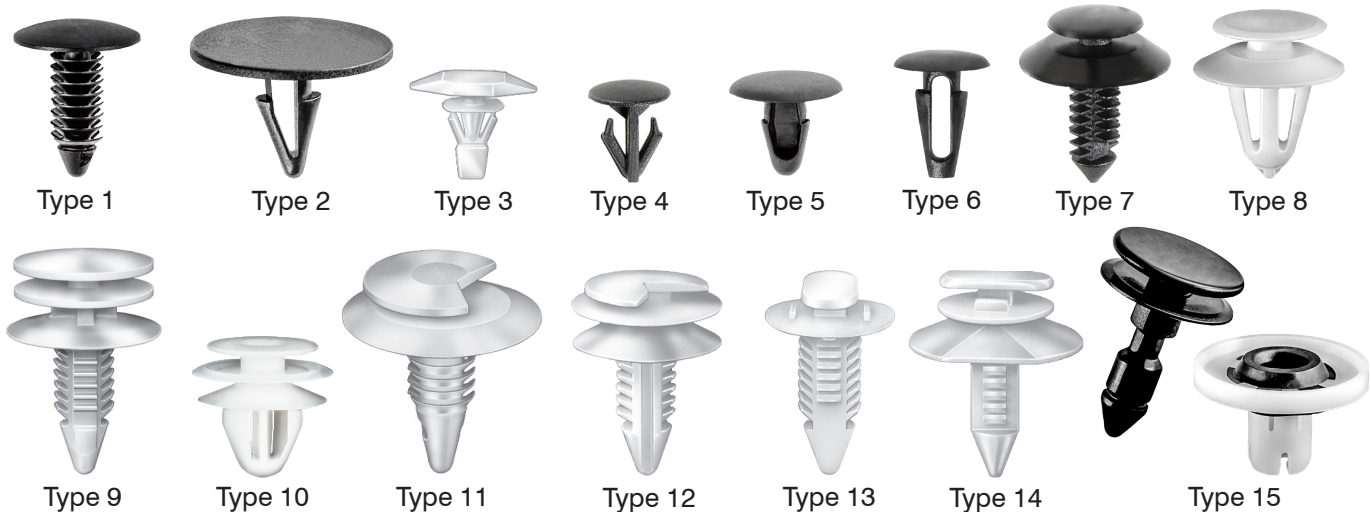

Sec. 19

RETAINER SPECIFICATION CHART

Recommended Hole Size: .030" - .060" smaller than stem diameter

Auveco Part No.	Type	Color	Bottom Head Diameter	Top Head Diameter	Stem Diameter	Stem Length	Page No.	
21450	8	Black	18mm	13.5mm	9mm	14mm	451	
21458	1	Black	10mm		5.5mm	7mm	415	
21488	8	Gray	17mm	13mm	9mm	14mm	450	
21489	8	Yellow	17mm	15mm	9mm	14mm	453	
21494	11	Natural	18mm	12mm	9.5mm	12mm	470	
21495	8	Blue	18mm	13mm	9mm	14mm	451	
21496	8	White	18mm	12mm	10mm	12mm	450	
21497	Misc.	Black	6mm x 15mm		7.5mm	17mm	447	
21502	10	White	15mm	13mm	9.5mm	14mm	465	
21509	Misc.	White	18mm	12mm	10mm	16mm	449	
21516	7	White	18mm	12mm	10mm	20mm	456	
21519	1	Black	12mm		6mm	15mm	417	
21520	4	Black	14mm		6.5mm	10mm	446	
21532	7	White	12mm	13mm	8mm	25mm	456	
21535	15	White	19.5mm	19.5mm		26mm	457	
21536	15	Yellow	19.5mm	19.5mm		26mm	457	
			Grommet Flange: 24mm; Grommet Stem Length: 12mm; Fits into 9mm Hole					
21538	8	Charcoal	18mm	13mm	9.5mm	13mm	452	
21548	1	Black	10mm		6mm	10mm	415	
21551	Misc.	Black	12mm	9mm	7mm	13mm	449	
21552	3	White	9mm	5mm x 15mm	6.5mm	4mm	438	
21554	10	Black	15mm	13mm	9.5mm	11mm	461	
21560	1	Black	20mm		7mm	15mm	422	
21565	3	White	5mm x 14mm		7mm	8.5mm	438	
21567	8	Gray	18mm	11mm x 15mm	9.7mm	12mm	451	
21573	5	Black	9mm		6.5mm	13mm	442	
21574	10	White	15mm	13mm	9.5mm	11mm	460	
21584	10	White	18mm	13mm	9.3mm	10mm	458	
21588	4	Black	8mm		5.3mm	7mm	446	
21589	1	Black	18mm		7.7mm	15mm	419	
21591	8	Black	17mm	11mm x 14mm	9.7mm	12mm	451	
21626	6	Black	12mm		6.5mm	11mm	443	
21627	1	Black	9mm		5.3mm	8mm	415	
21630	1	Black	20mm		6mm	22mm	422	
21633	3	White	6mm x 16mm		6.5mm	12mm	441	
21634	Misc.	Black	16.5mm		9mm	13mm	445	
21638	10	White	15mm	13mm	9.5mm	11mm	460	
21640	10	Black	18mm	13mm	9mm	14mm	465	
21643	6	Black	7mm x 13mm		7.5mm	13mm	444	
21652	Misc.	Black	30mm		15mm x 21mm	14mm	435	
21654	10	White	18mm	13mm	9.5mm	14mm	463	
21661	1	Black	20mm		7mm	10mm	421	
21673	1	Black	20mm		9mm	17mm	422	
21675	10	Green	18mm	13mm	9.5mm	11mm	460	
21676	10	Yellow	18mm	13mm	9.5mm	12mm	462	
21678	8	Black	18.5mm	14mm	12mm	14mm	452	
21679	1	Black	19mm		8mm	26mm	423